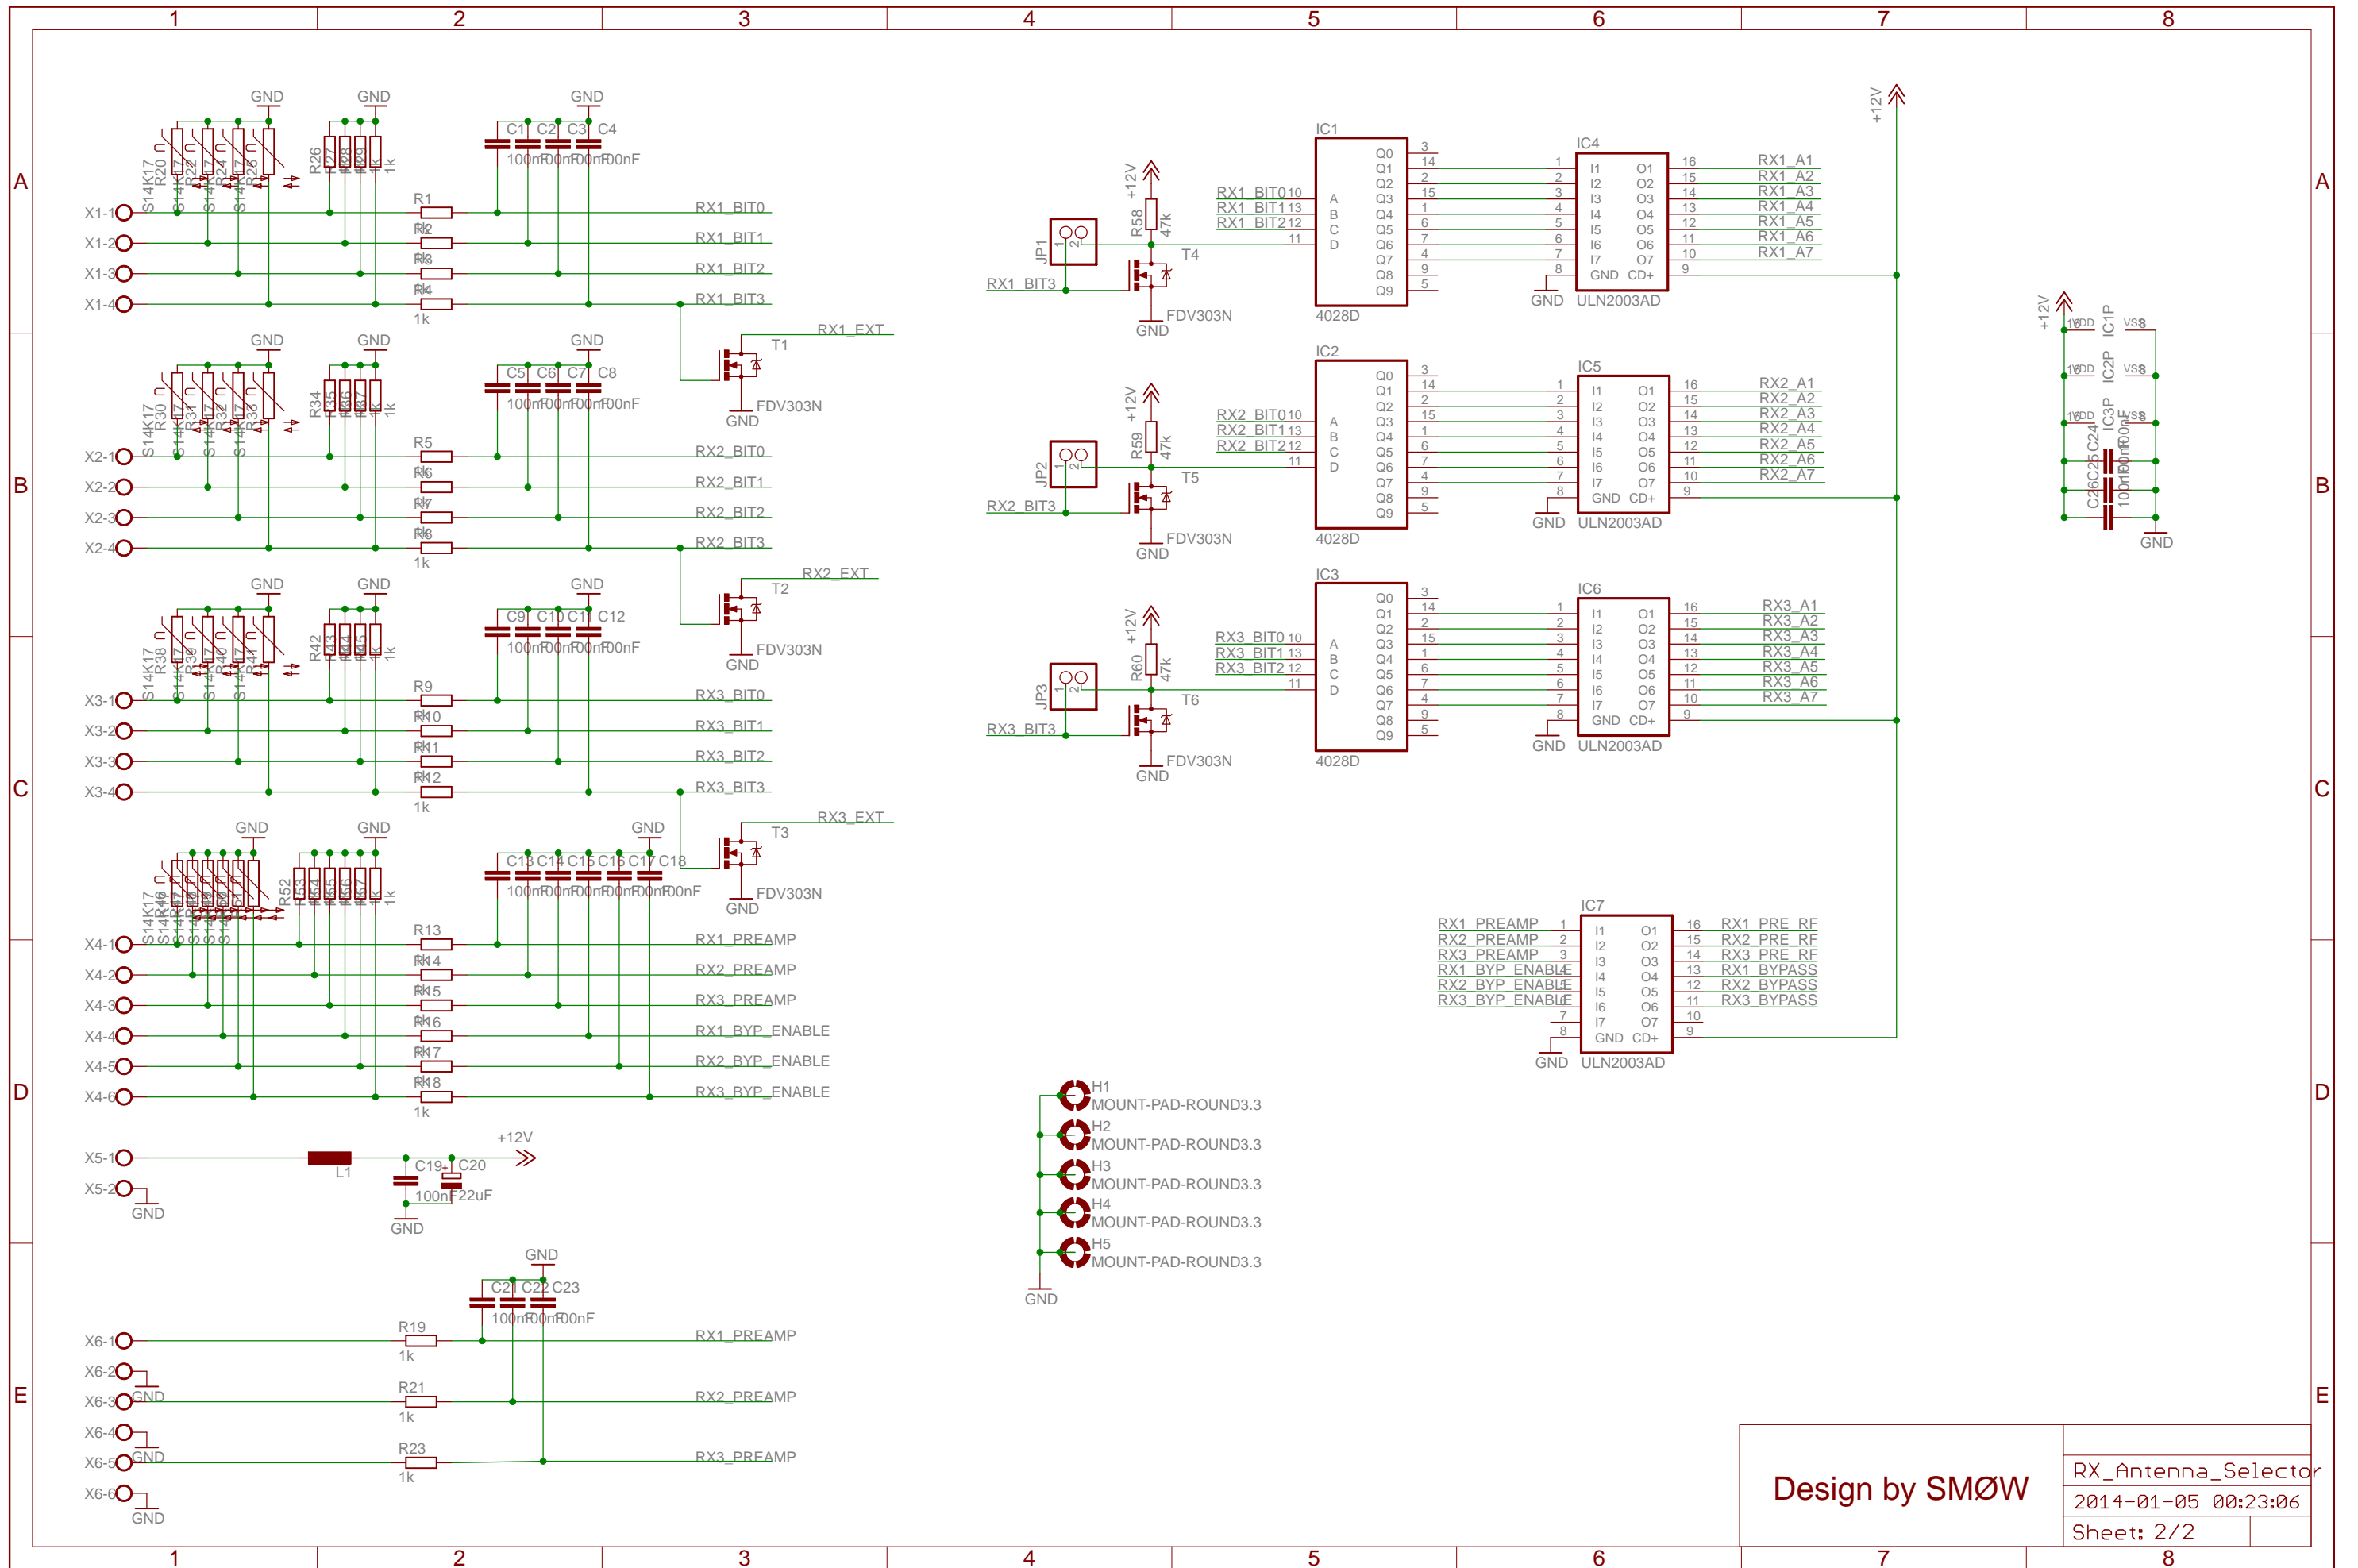

Design by SMØW

RX_Antenna_Selector	
2014-01-05 00:23:06	
Sheet: 1/2	

Design by SMØW

RX_Antenna_Selector	
2014-01-05 00:23:06	
Sheet: 2/2	