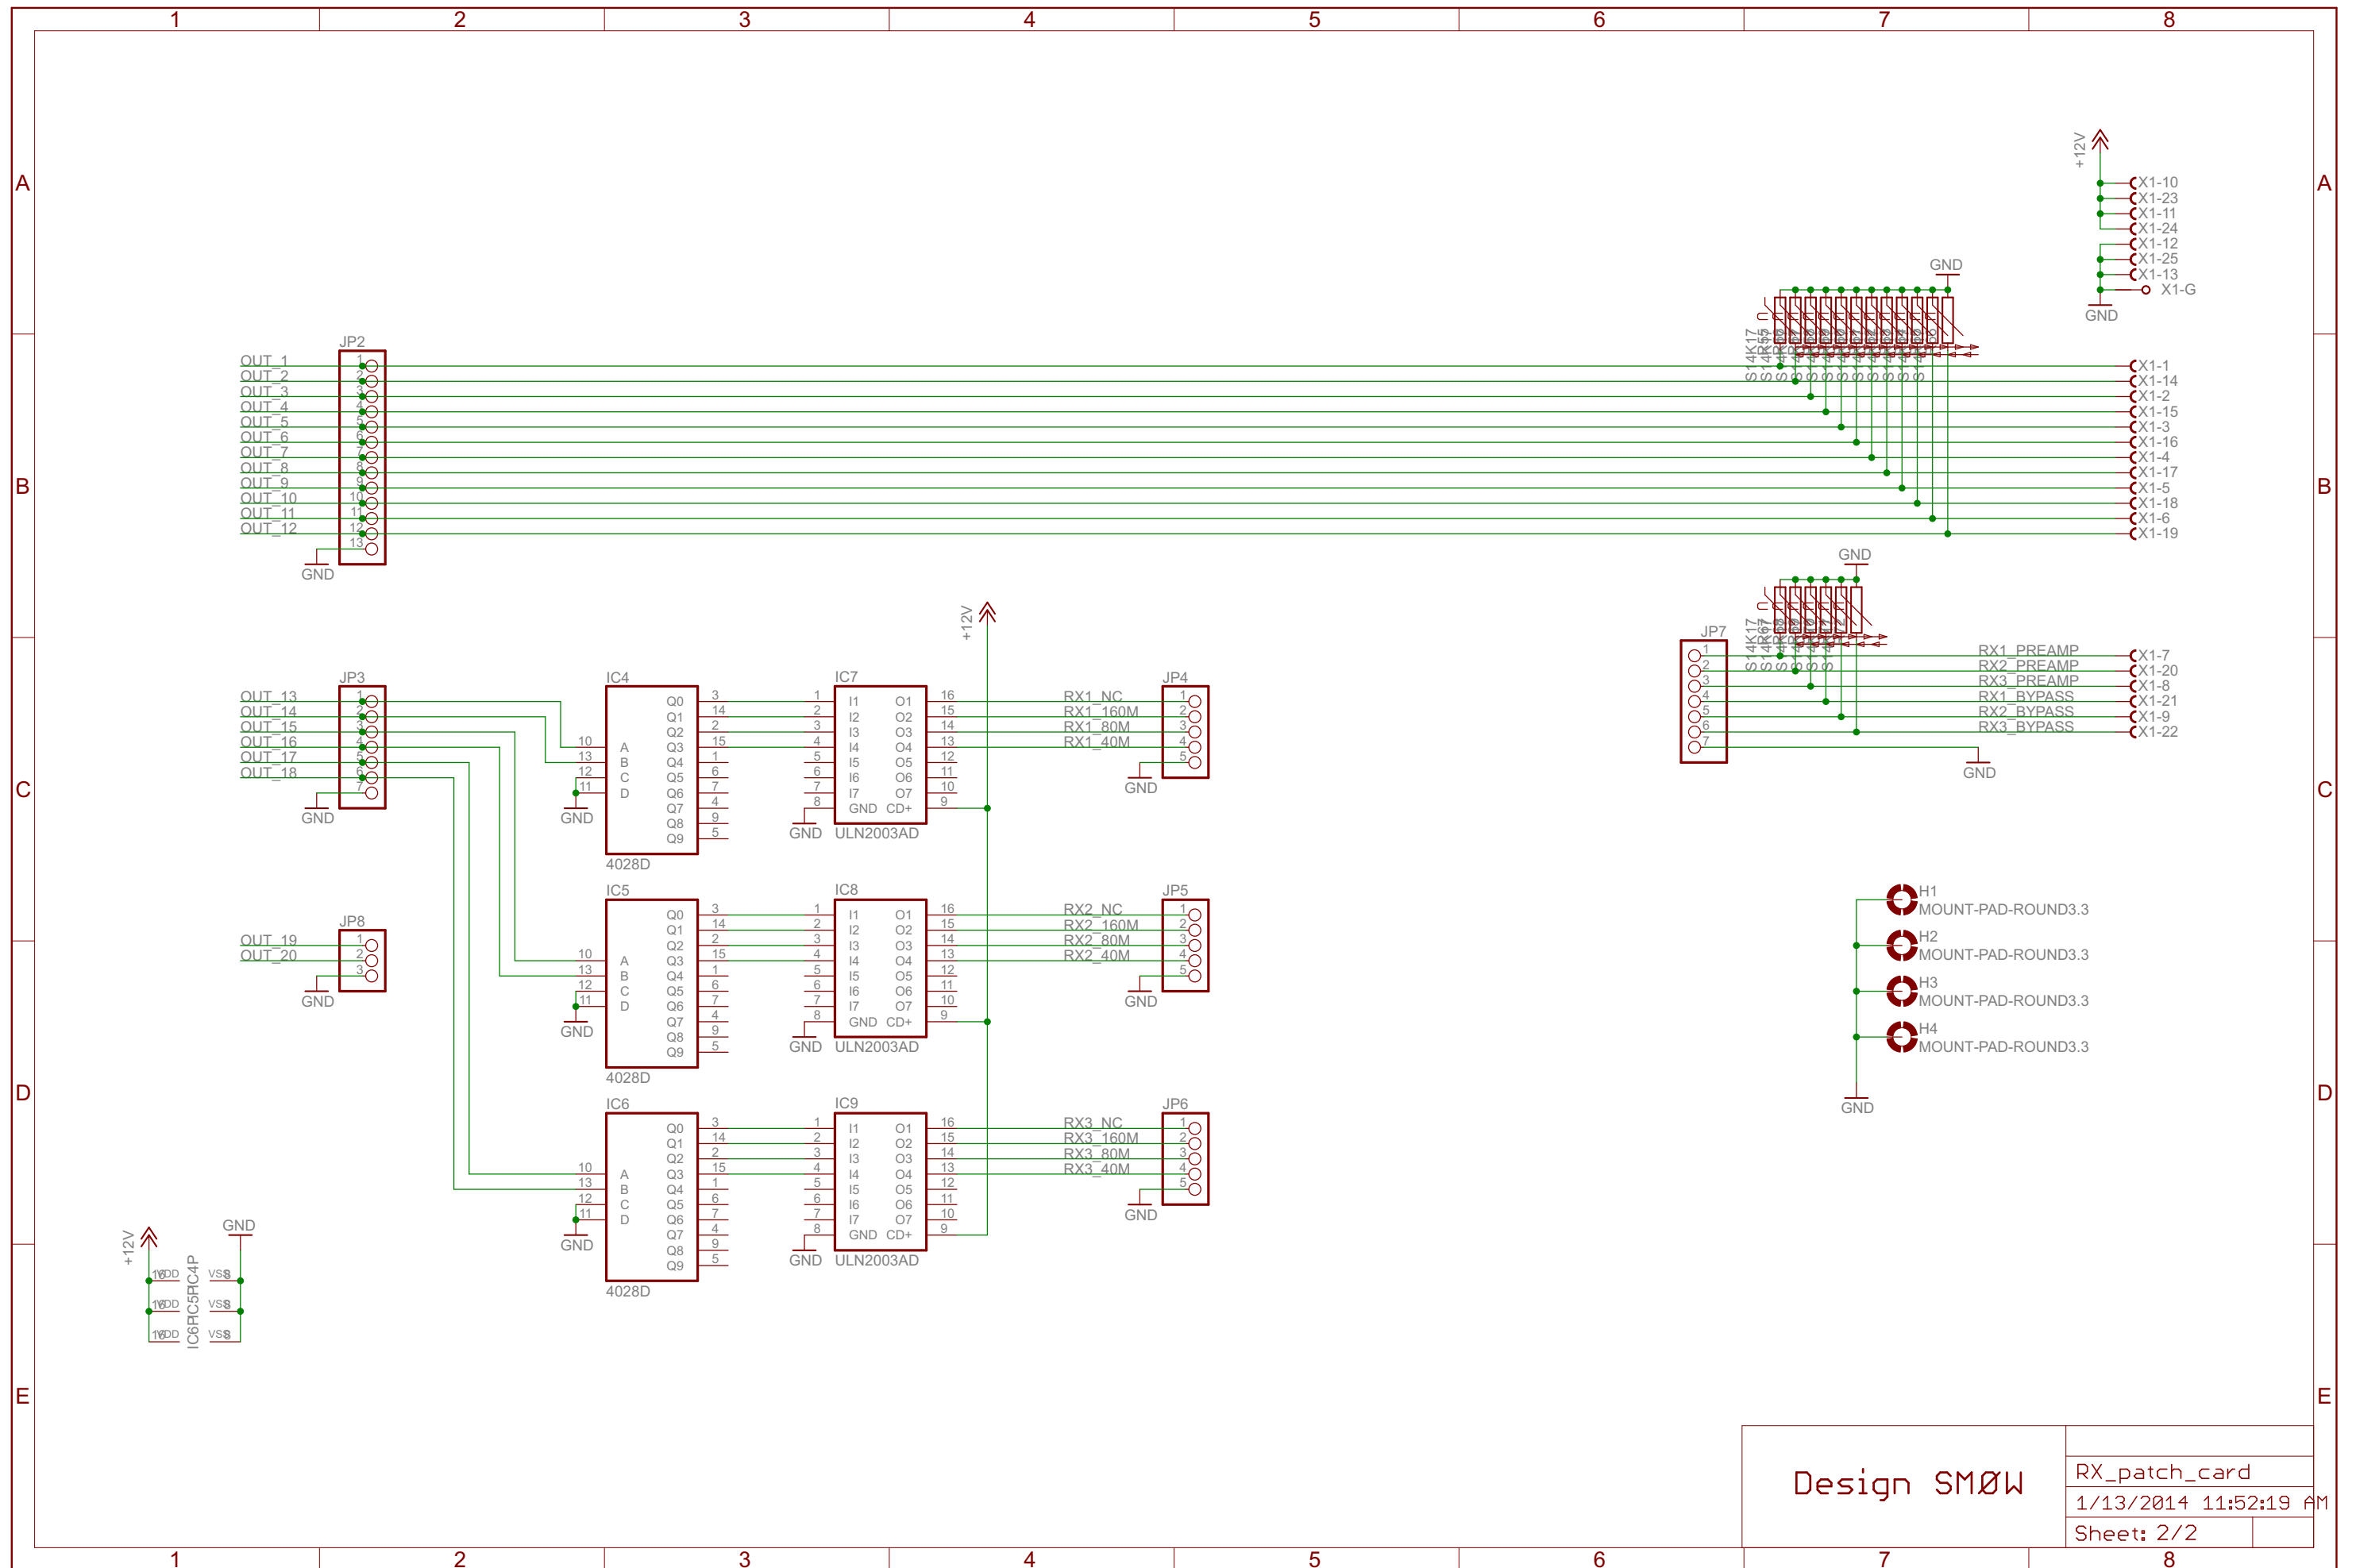

Design SMØW

RX\_patch\_card  
 1/13/2014 11:52:19 AM  
 Sheet: 1/2

Design SMØW

RX\_patch\_card  
 1/13/2014 11:52:19 AM  
 Sheet: 2/2